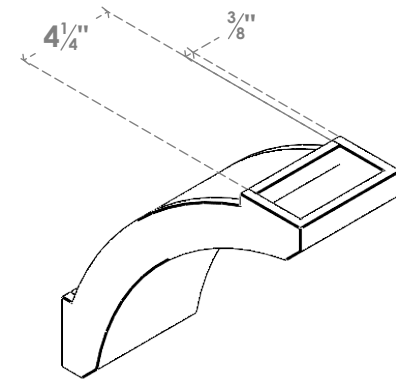

ITEM NUMBER: BRCPO050X12000X12000LFT

5"W X 12"D X 12"H LAFAYETTE ARCHITECTURAL GRADE PVC OPEN BRACE

SIDE PROFILE

FRONT PROFILE

ISOMETRIC

EKENA MILLWORK
2300 WEST MAIN ST.
CLARKSVILLE, TX 75426
TOLL FREE: 866-607-0453
WWW.EKENAMILLWORK.COM