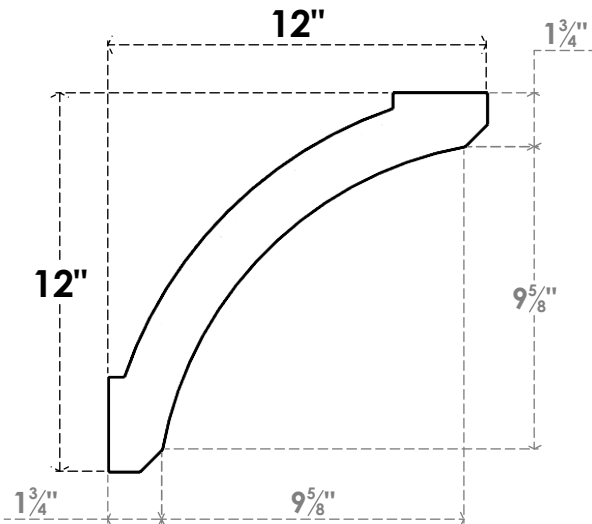

ITEM NUMBER: BRCPO050X12000X12000LFT

5"W X 12"D X 12"H LAFAYETTE ARCHITECTURAL GRADE PVC OPEN BRACE

SIDE PROFILE

FRONT PROFILE

ISOMETRIC

EKENA MILLWORK
2300 WEST MAIN ST.
CLARKSVILLE, TX 75426
TOLL FREE: 866-607-0453
WWW.EKENAMILLWORK.COM