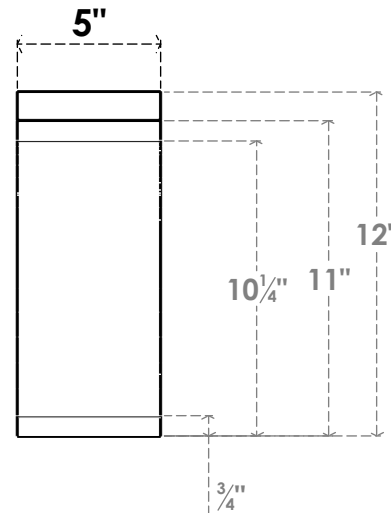

ITEM NUMBER: BRCPO050X12000X12000LFT

5"W X 12"D X 12"H LAFAYETTE ARCHITECTURAL GRADE PVC OPEN BRACE

SIDE PROFILE

FRONT PROFILE

ISOMETRIC

EKENA MILLWORK
2300 WEST MAIN ST.
CLARKSVILLE, TX 75426
TOLL FREE: 866-607-0453
WWW.EKENAMILLWORK.COM